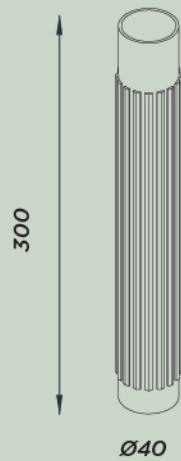

FACE
The Contemporary Classic

 **BPM**Lighting®

Let's get brighter

Let's get brighter

FACE

The Contemporary Classic

GENERAL DETAILS

REFERENCE:	20205.30.PN 20205.40.PN 20207.30.PN 20207.40.PN 20205.10.SR 20205.10.RF
INSTALLATION:	Pendant Surface Recessed with Frame
EXTERNAL FINISH:	White · Black
MATERIAL:	Aluminium
IP DEGREE:	IP20
FORM:	Round
IK:	IK06
LIGHT DIRECTION:	Fixed
REGULATION:	1..10V · Push · DALI · Non Dimm
BEAM ANGLE:	38°
UTILIZATION:	Indoor
WARRANTY:	5 years

GENERAL DIMENSIONS

	20205.30.PN: Ø40X300 20205.40.PN: Ø40X400 20207.30.PN: Ø60X300 20205.40.PN: Ø60X400 20205.10.SR: Ø40X140 20205.10.RF: Ø40X122
MAXIMUM CABLE LENGTH	3000 mm
MINIMUM DISTANCE TO ILLUMINATED OBJECT:	0.5 m

CE 

 **BPM**Lighting®

Let's get brighter

FACE

The Contemporary Classic

ELECTRICAL DETAILS

POWER	20205.30.PN	20205.40.PN	20207.30.PN	20207.40.PN	20205.10.SR	20205.10.RF
WATTS:	12	12	18	18	8	8
EFFICIENCY						
EFF 2700K:	54 lm/w	54 lm/w	66 lm/w	66 lm/w	62 lm/w	62 lm/w
EFF 3000K:	54 lm/w	54 lm/w	68 lm/w	68 lm/w	62 lm/w	62 lm/w
EFF 4000K:	55 lm/w	55 lm/w	70 lm/w	70 lm/w	68 lm/w	68 lm/w
LUMENS						
2700K lm:	587 lm	587 lm	1056 lm	1056 lm	469 lm	469 lm
3000K lm:	588 lm	588 lm	1078 lm	1078 lm	482 lm	482 lm
4000K lm:	597 lm	597 lm	1099 lm	1099 lm	495 lm	495 lm