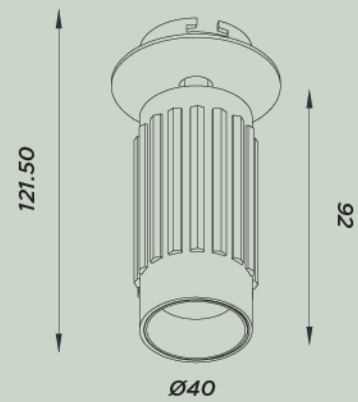

CE

BPMLighting®

Let's get brighter

FACE

The Contemporary Classic

20207.30

20207.40

20205.SR

20205.RF