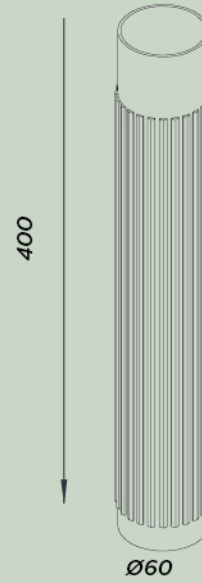

CE

BPMLighting®

Let's get brighter

FACE

The Contemporary Classic

20207.30

20207.40

20205.SR

20205.RF