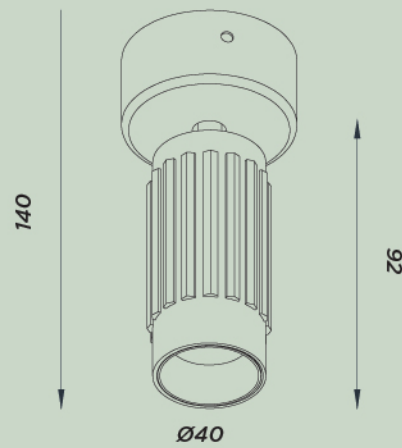

CE

BPMLighting®

Let's get brighter

FACE

The Contemporary Classic

20207.30

20207.40

20205.SR

20205.RF